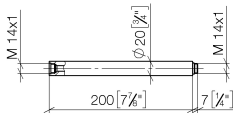

## Extension for shower with fixed riser 200 mm - Brushed Light Gold

---

IMO

12 120 970

12 120 970

mm [inches]

12 120 970

Spare parts list

No.	Item Number	Name	Quantity used	Delivery time
1	90 14 10 011 00 90	seal	1	2
2	09 24 04 180-27	extension	1	60