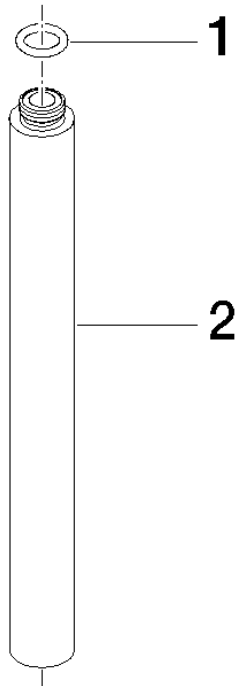

12 120 970

Fits: IMO, LULU, MADISON, MEM, TARA,  
CL.1, LISSÉ, VAIA, META, CYO

## Extension for shower with fixed riser 200 mm - Brushed Light Gold

---

IMO

12 120 970

12 120 970

mm [inches]

12 120 970

Spare parts list

No.	Item Number	Name	Quantity used	Delivery time
1	90 14 10 011 00 90	seal	1	2
2	09 24 04 180-27	extension	1	60